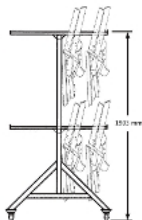

MRS

MINKUANG REMOVABLE SEATING

Ready to Redefine Your Space? The Chair That Transforms Your Space!

Tired of bulky chairs that limit your creativity? We are offering — the ultimate portable event chair designed for flexibility and smart storage!

- •Adapt Any Layout: Rearrange rows, clusters, or solo seats in seconds. Perfect for theaters, events, classrooms, or pop-up venues!
- •Space-Saving Magic: Fold it down to a slim profile (almost as thin as your phone!). Store 50 chairs in the space of 10.
- •Built to Last: Lightweight yet sturdy frame + weather-resistant materials. Indoor or outdoor? No problem!
- •Comfort Meets Practicality: Cushioned seat + ergonomic backrest. Because "portable" shouldn't mean "uncomfortable."

Need a Quick Change?

Hosting a concert today and a workshop tomorrow? With HANDY, your space evolves as fast as your ideas do. Storage? Effortless. Stack' em, roll' em, tuck' em away. More room for what really matters.

People Are Saying:

"Finally, a chair that doesn't fight my event plans!"
— Sarah, Event Planner

"From 200 seats to empty floor space in 10 minutes. Genius!"
— Mark, Theater Director

※ 24 Chair In One Trolley