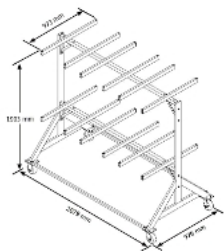

MRS

MINKUANG REMOVABLE SEATING

Ready to Redefine Your Space? The Chair That Transforms Your Space!

Tired of bulky chairs that limit your creativity? We are offering — the ultimate portable event chair designed for flexibility and smart storage!

- •Adapt Any Layout: Rearrange rows, clusters, or solo seats in seconds. Perfect for theaters, events, classrooms, or pop-up venues!
- •Space-Saving Magic: Fold it down to a slim profile (almost as thin as your phone!). Store 50 chairs in the space of 10.
- •Built to Last: Lightweight yet sturdy frame + weather-resistant materials. Indoor or outdoor? No problem!
- •Comfort Meets Practicality: Cushioned seat + ergonomic backrest. Because "portable" shouldn't mean "uncomfortable."

Need a Quick Change?

Hosting a concert today and a workshop tomorrow? With HANDY, your space evolves as fast as your ideas do. Storage? Effortless. Stack' em, roll' em, tuck' em away. More room for what really matters.

People Are Saying:

"Finally, a chair that doesn't fight my event plans!"
— Sarah, Event Planner

"From 200 seats to empty floor space in 10 minutes. Genius!"
— Mark, Theater Director

※ 24 Chair In One Trolley