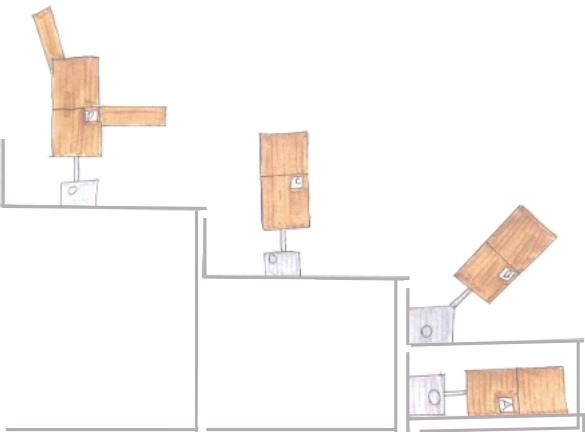

The MUF modules can be installed in flat and non-sloping spaces, on mechanical lifting platforms and on the platforms of telescopic stands.

## MINKUANG TELESCOPIC SYSTEM

MRS is a Telescopic Seating system allows the seats to be moved out of sight into the walls by means of a telescopic compaction system.

It offers high stability and is designed to international standards. This tiered seating system features an efficient folding and unfolding mechanism.